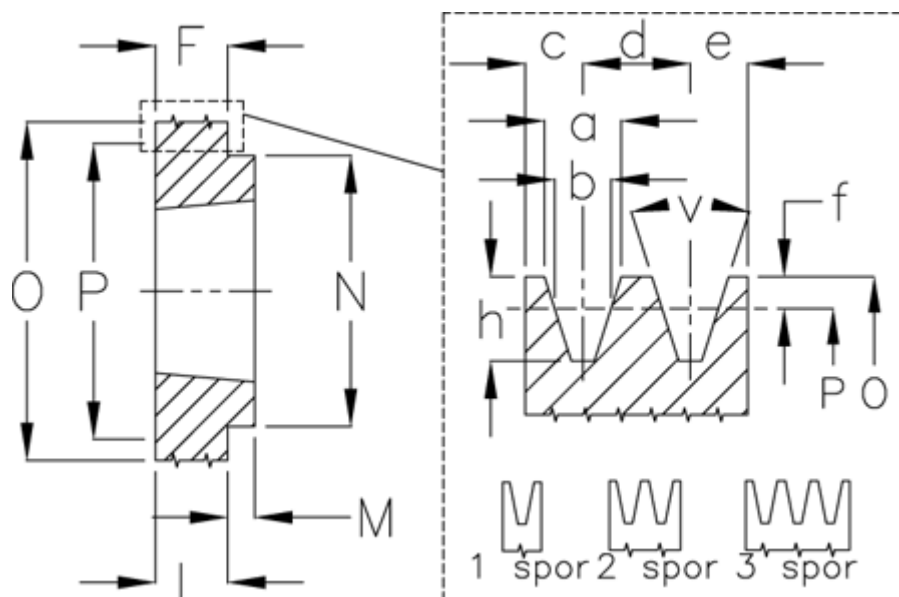

Article number: 604111019002

Description: V-belt pulley SPB 190/2 TL2517

Measures

a	= 16.3	For bush	= 2517	P	= 190
b	= 14.0	h	= 17.5	Type	= SPB
Bush ζ max	= 60	J	= -	v	= 34 grader
c	= 12.5	L	= 45		
d	= 19.0	m	= 1		
e	= 12.5	N	= 120		
f	= 3.5	Number of ribs	= 2		
F	= 44	O	= 197.0		